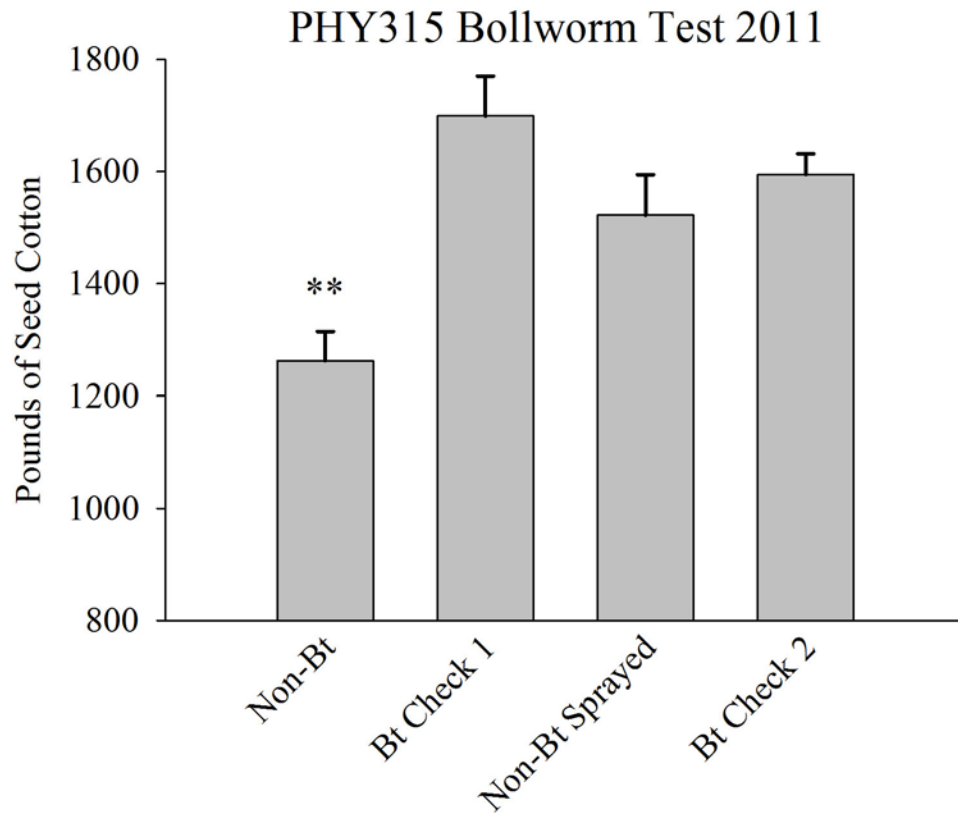

\*\* = significantly different

**Trial Information**

**Planting Date:** 6-1-2011

**Trial Location:** Tidewater Research Station

**Row Width:** 38 inches

**Nozzle Type:** Cone

**Application Method:** Backpack

**Trial Information**

**Planting Date:** 5-31-2011

**Trial Location:** Tidewater Research Station

**Row Width:** 38 inches