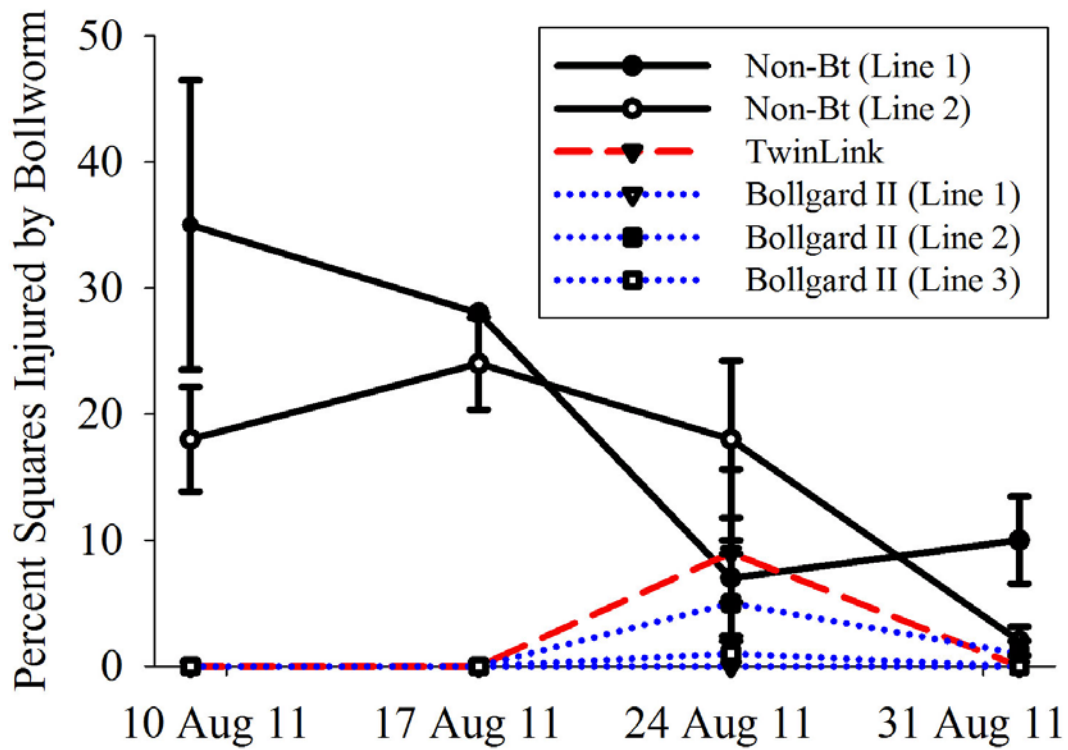

\*\* = significantly different

**Trial Information**

**Planting Date:** 6-1-2011

**Trial Location:** Tidewater Research Station

**Row Width:** 38 inches

**Nozzle Type:** Cone

**Application Method:** Backpack

**Trial Information**

**Planting Date:** 5-31-2011

**Trial Location:** Tidewater Research Station

**Row Width:** 38 inches