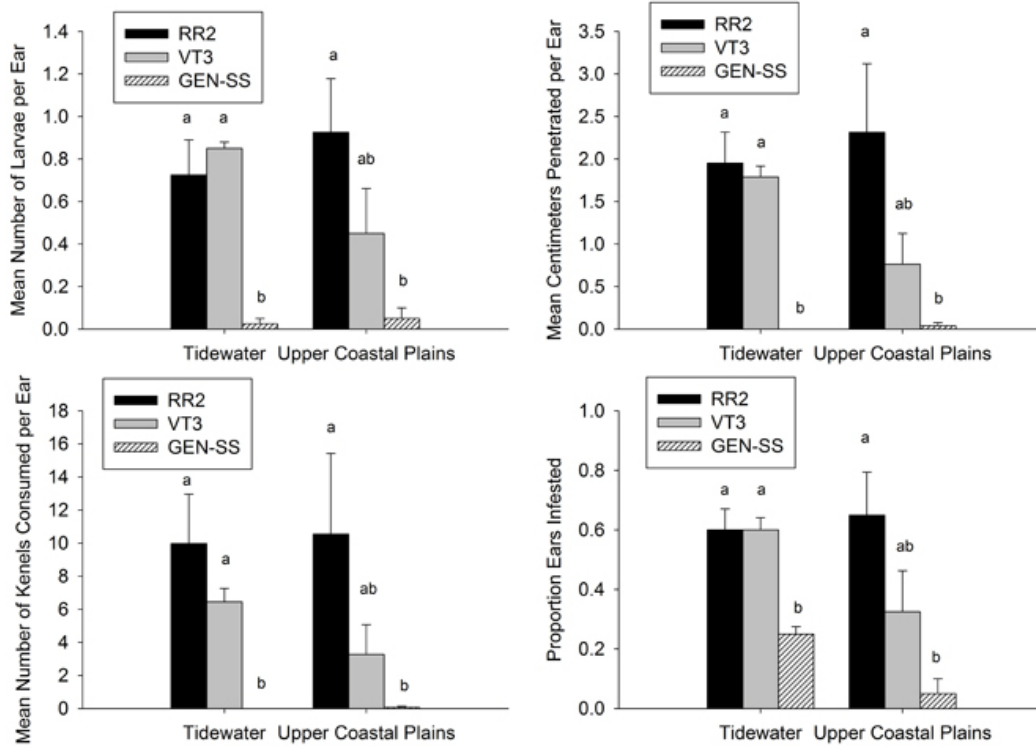

Corn Earworm Ratings, 2010

Tidewater Research Station Trial Site

Planting Date: 4-14-2010

Row width: 38 inches

Planting Depth: 1.5 inches

Seed Spacing: 6 inches

Upper Coastal Plains Research Station Trial Site

Planting Date: 4-14-2010

Row width: 36 inches

Planting Depth: 1.5 inches

Seed Spacing: 6 inches

*****All corn varieties tested are from the same base genetics (DKC 61)