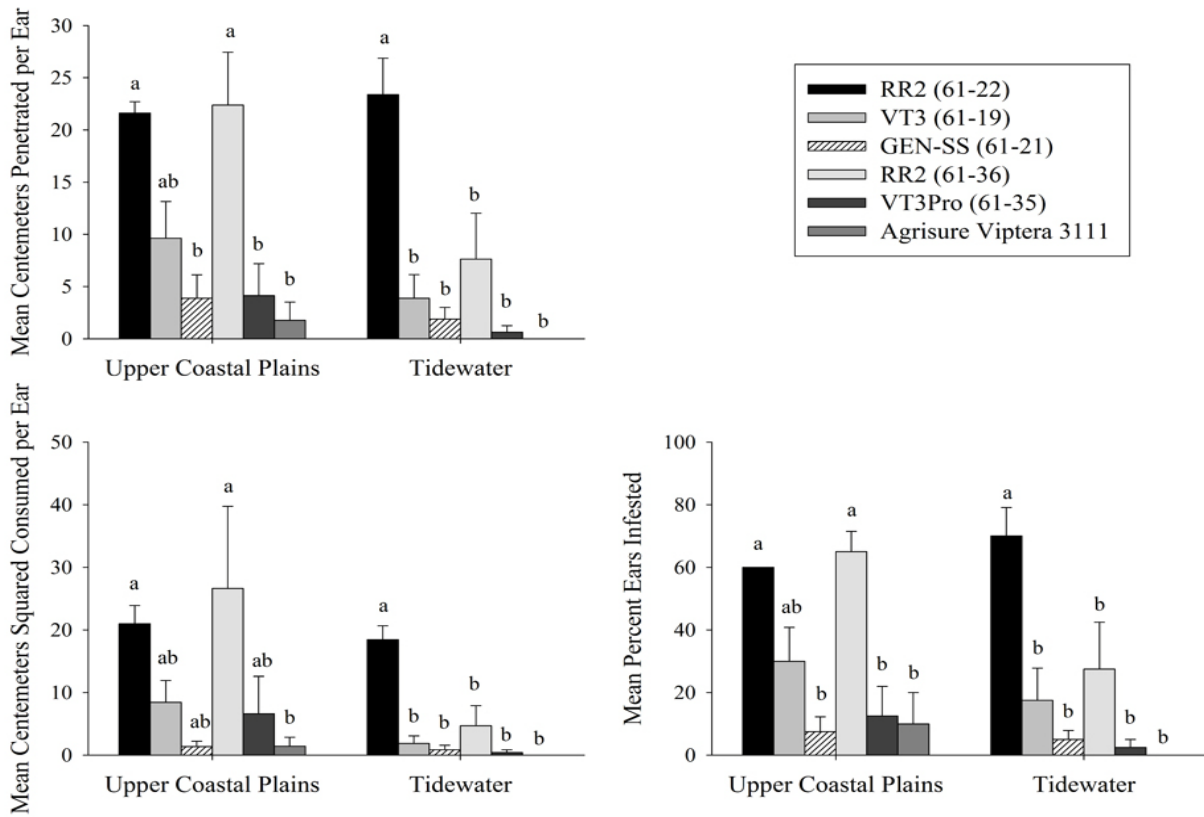

Corn Earworm Ratings, 2011

Tidewater Research Station Trial Site

Planting Date: 4-7-2011

Row width: 38 inches

Planting Depth: 1.5 inches

Seed Spacing: 6 inches

Upper Coastal Plains Research Station Trial Site

Planting Date: 5-3-2011

Row width: 36 inches

Planting Depth: 1.5 inches

Seed Spacing: 6 inches

Corn Earworm Ratings, 2011
Bt Trait Comparison
Tidewater Research Station

Trial Information

Trial Location: Tidewater Research Station

Planting Date: 4-7-2011

Row Width: 38 inches

Planting Depth: 1.5 inches

Seed Spacing: 6 inches