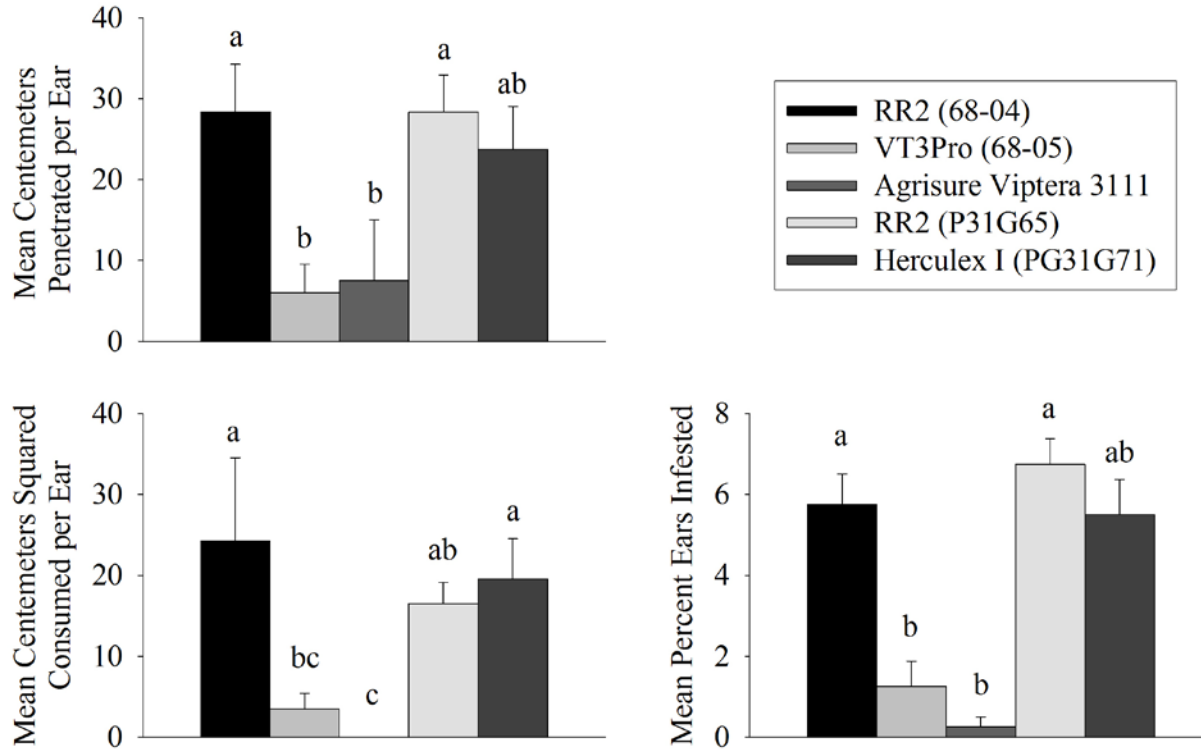

Corn Earworm Ratings, 2011

Tidewater Research Station Trial Site

Planting Date: 4-7-2011

Row width: 38 inches

Planting Depth: 1.5 inches

Seed Spacing: 6 inches

Upper Coastal Plains Research Station Trial Site

Planting Date: 5-3-2011

Row width: 36 inches

Planting Depth: 1.5 inches

Seed Spacing: 6 inches

Corn Earworm Ratings, 2011
Bt Trait Comparison
Tidewater Research Station

Trial Information

Trial Location: Tidewater Research Station

Planting Date: 4-7-2011

Row Width: 38 inches

Planting Depth: 1.5 inches

Seed Spacing: 6 inches