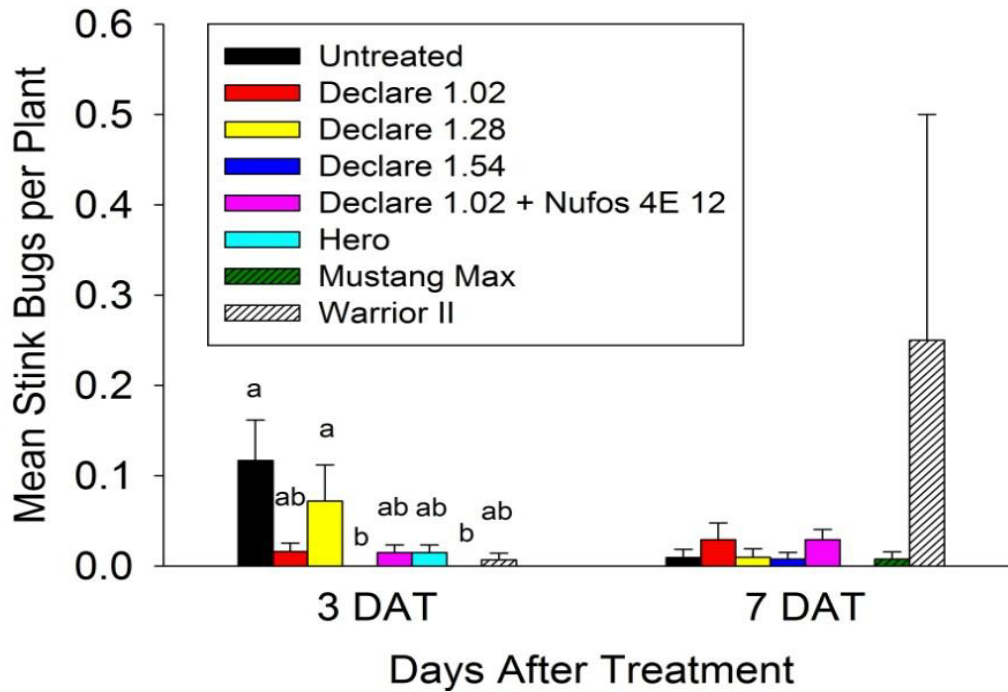

**Corn Treated Pre-Tasseling (V12)
11-June 2010**

Trial Information

Trial Location: Tyrrell County, NC

Row Width: 30 inches

Plant Stage: V12

Application Date: 6-11-10

Nozzle Type: TX-8 Cone

Application Speed: 3 mph

Application Volume: 10 GPA

Application Method: Backpack