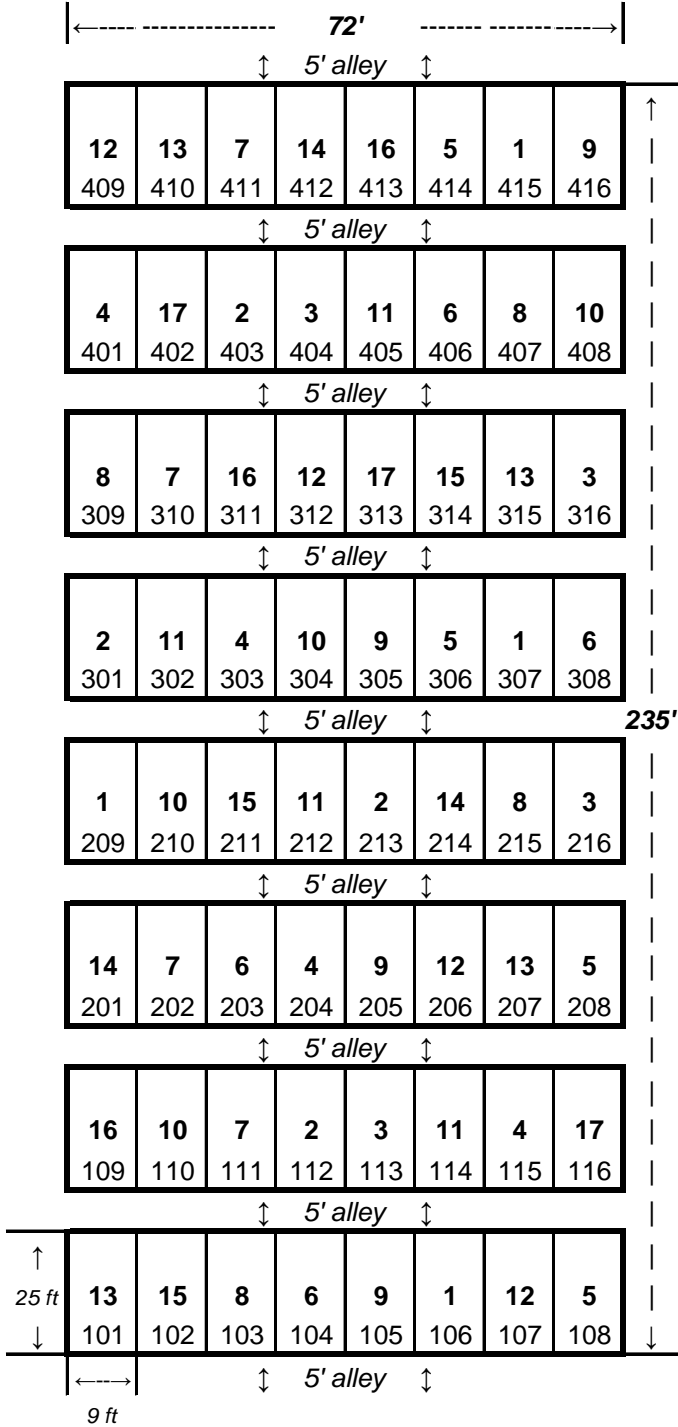

2009 Poultry Manure Timing in Wheat

Site: Union Co. Contact #:	Co. Ext. Office #: Co. Agent: Contact #:
-----------------------------------	--

Trt #	Treatment Information
1	0 N Check
2	Oct. Poultry Litter @ 1/4 X Rate
3	Oct. Poultry Litter @ 1/4 X Rate + 60 lb N/ac GS30
4	Oct. Poultry Litter @ 1/2 X Rate
5	Oct. Poultry Litter @ 1 X Rate
6	Dec. Poultry Litter @ 1/4 X Rate
7	Dec. Poultry Litter @ 1/4 X Rate + 60 lb N/ac GS30
8	Dec. Poultry Litter @ 1/2 X Rate
9	Dec. Poultry Litter @ 1 X Rate
10	Feb. Poultry Litter @ 1/4 X Rate
11	Feb. Poultry Litter @ 1/4 X Rate + 60 lb N/ac GS30
12	Feb. Poultry Litter @ 1/2 X Rate
13	Feb. Poultry Litter @ 1 X Rate
14	35 lb N/ac topdress (30% UAN)
15	70 lb N/ac topdress (30% UAN)
16	105 lb N/ac topdress (30% UAN)
17	140 lb N/ac topdress (30% UAN)